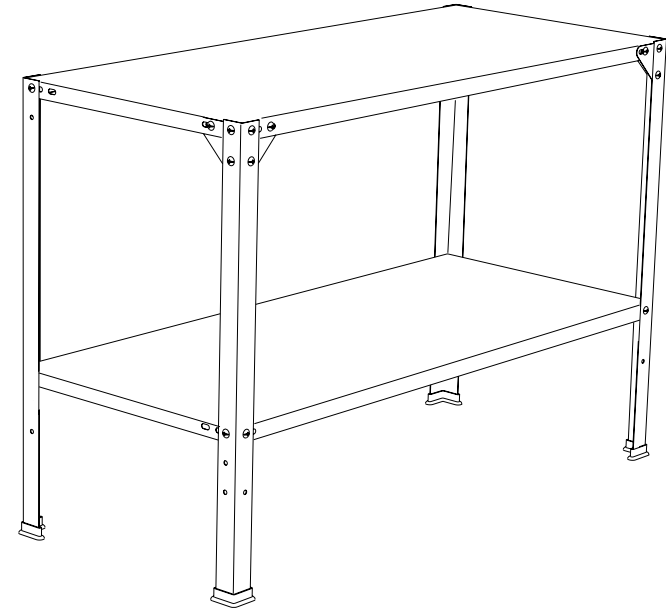

Assembly Instructions

Steel Work Bench

Approx. Dim.

114L x 50W x 80H cm / 45"L x 19.6"W x 31.5"H

After Sale Service

Email: customer.service@palram.com

USA 877-627-8476
Canada 1 800-866-5749

England 01302-380775
Germany 0180-522-8778